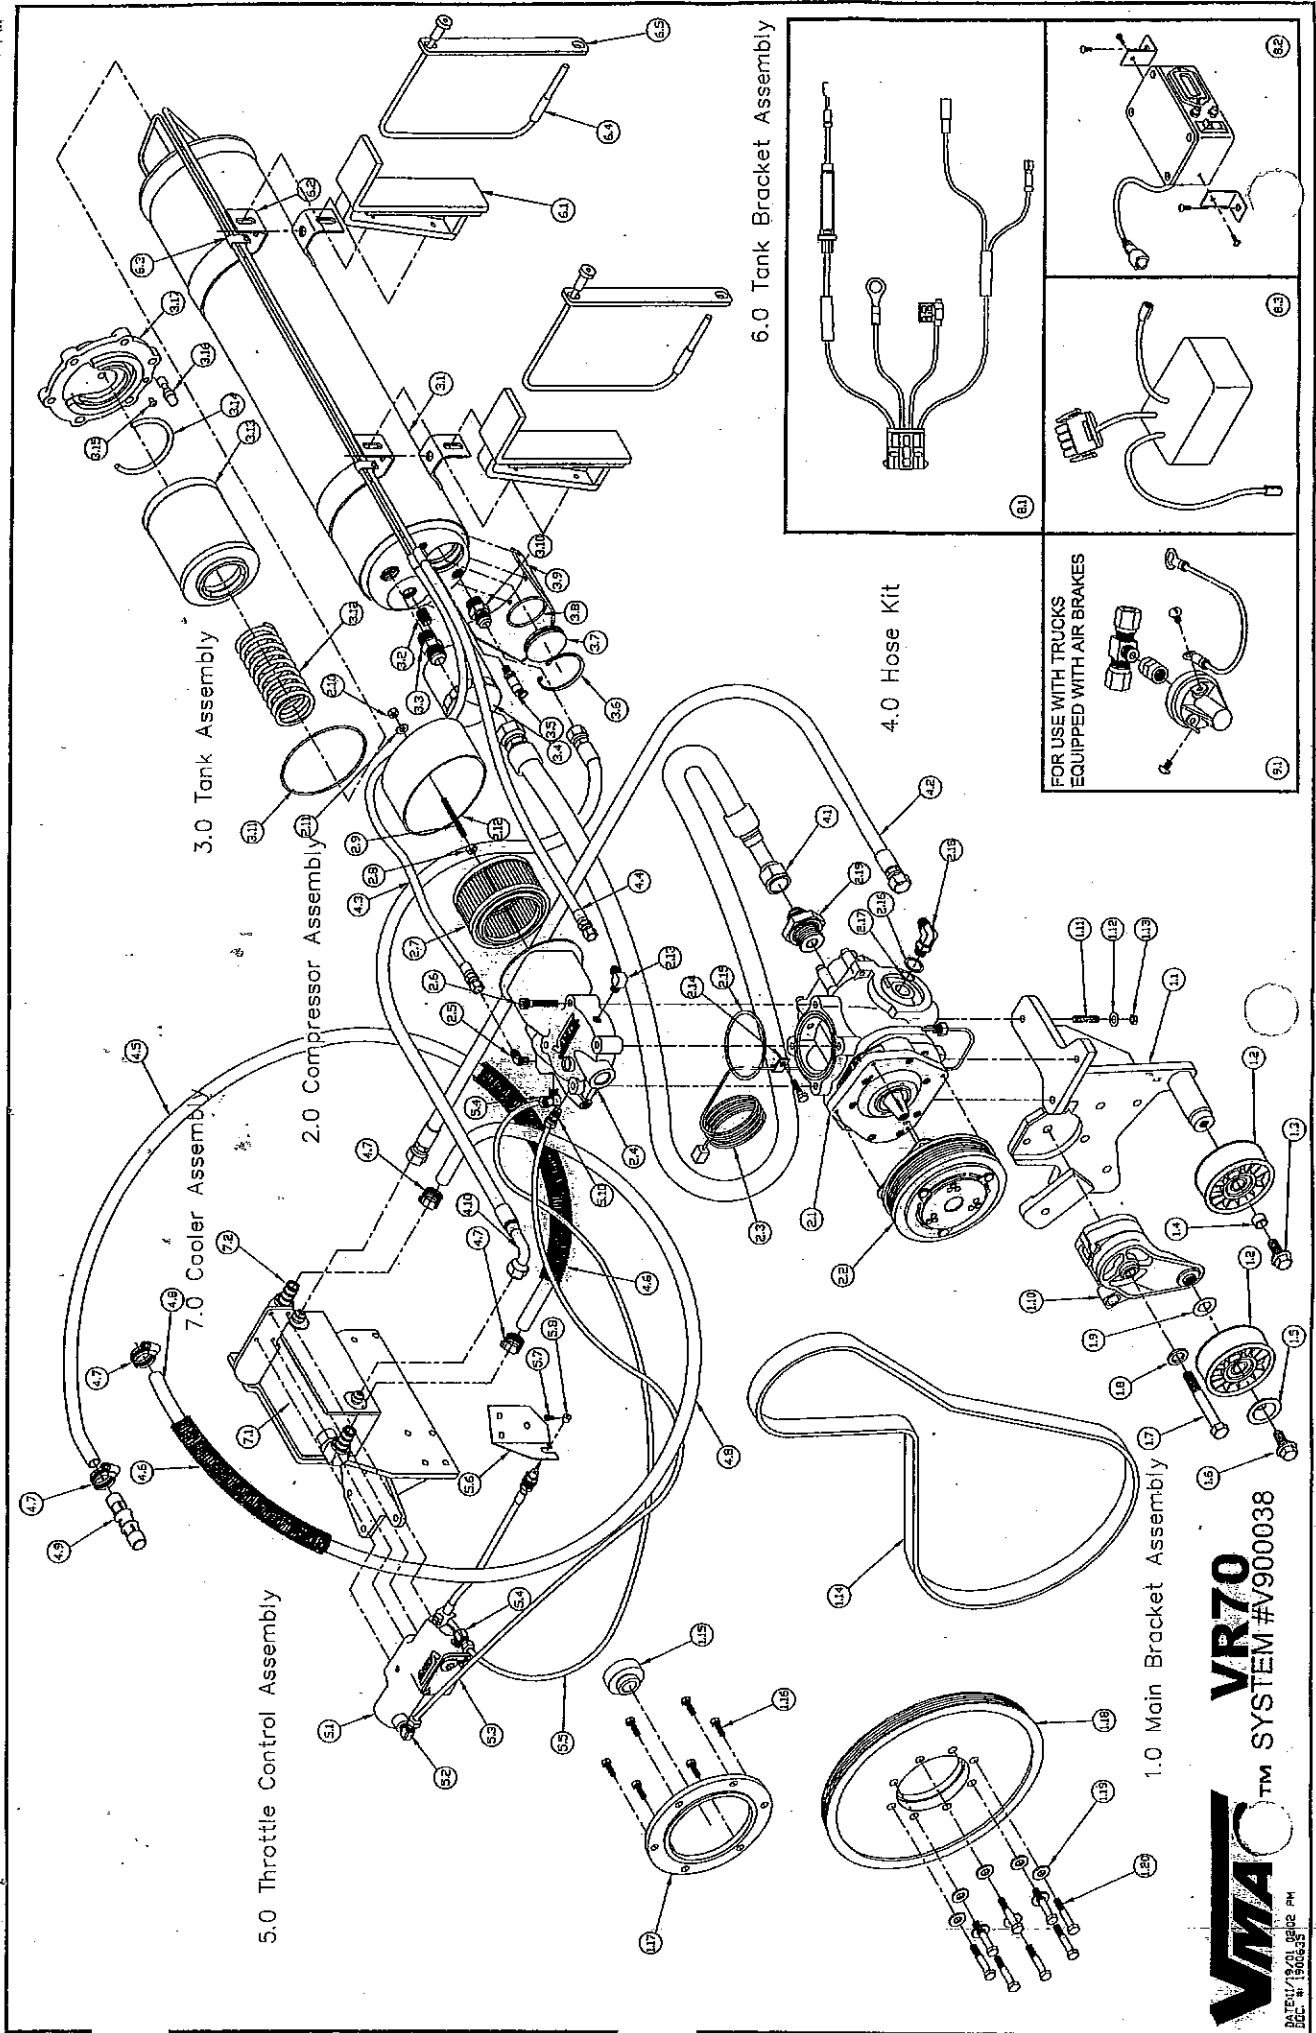

**ILLUSTRATED PARTS LIST FOR SYSTEM V900038 - 1997-2000 GMC C5500, C6500,
C7500 & C8500 CATERPILLAR 3126**

ASSY.	ITEM	UNIT	QTY	PART#	DESCRIPTION
6.0					Tank Brackets
	6.1	ea	2	1200235	Tank Mounting Bracket
	6.2	ea	2	2200105	Mounting bracket 6 C-Clamp
	6.3	ea	2	2200133	Tube clamp, double
	6.4	ea	2	2200117	Tank cable strap
	6.5	ea	2	2200116	Tank strap flat bar
7.0					Cooler Assembly
	7.1	ea	1	9200210	VR70 Cooler
	7.2	ea	1	5000084	Elbow NPT/Hose 3/4"x3/4"
8.0					Electrical
	8.1	ea	1	3550457	Interface cable
	8.2	ea	1	3550404	Low profile control panel
	8.3	ea	1	3550412	Switch box
9.0					Miscellaneous
	9.1	ea	1	4800161	Air brake pressure switch

FOR USE WITH TRUCKS
EQUIPPED WITH AIR BRAKES

VR70™
SYSTEM #V9000038

VMA

DATE: 1/19/01 gal:2 PM
DOC # 1900035