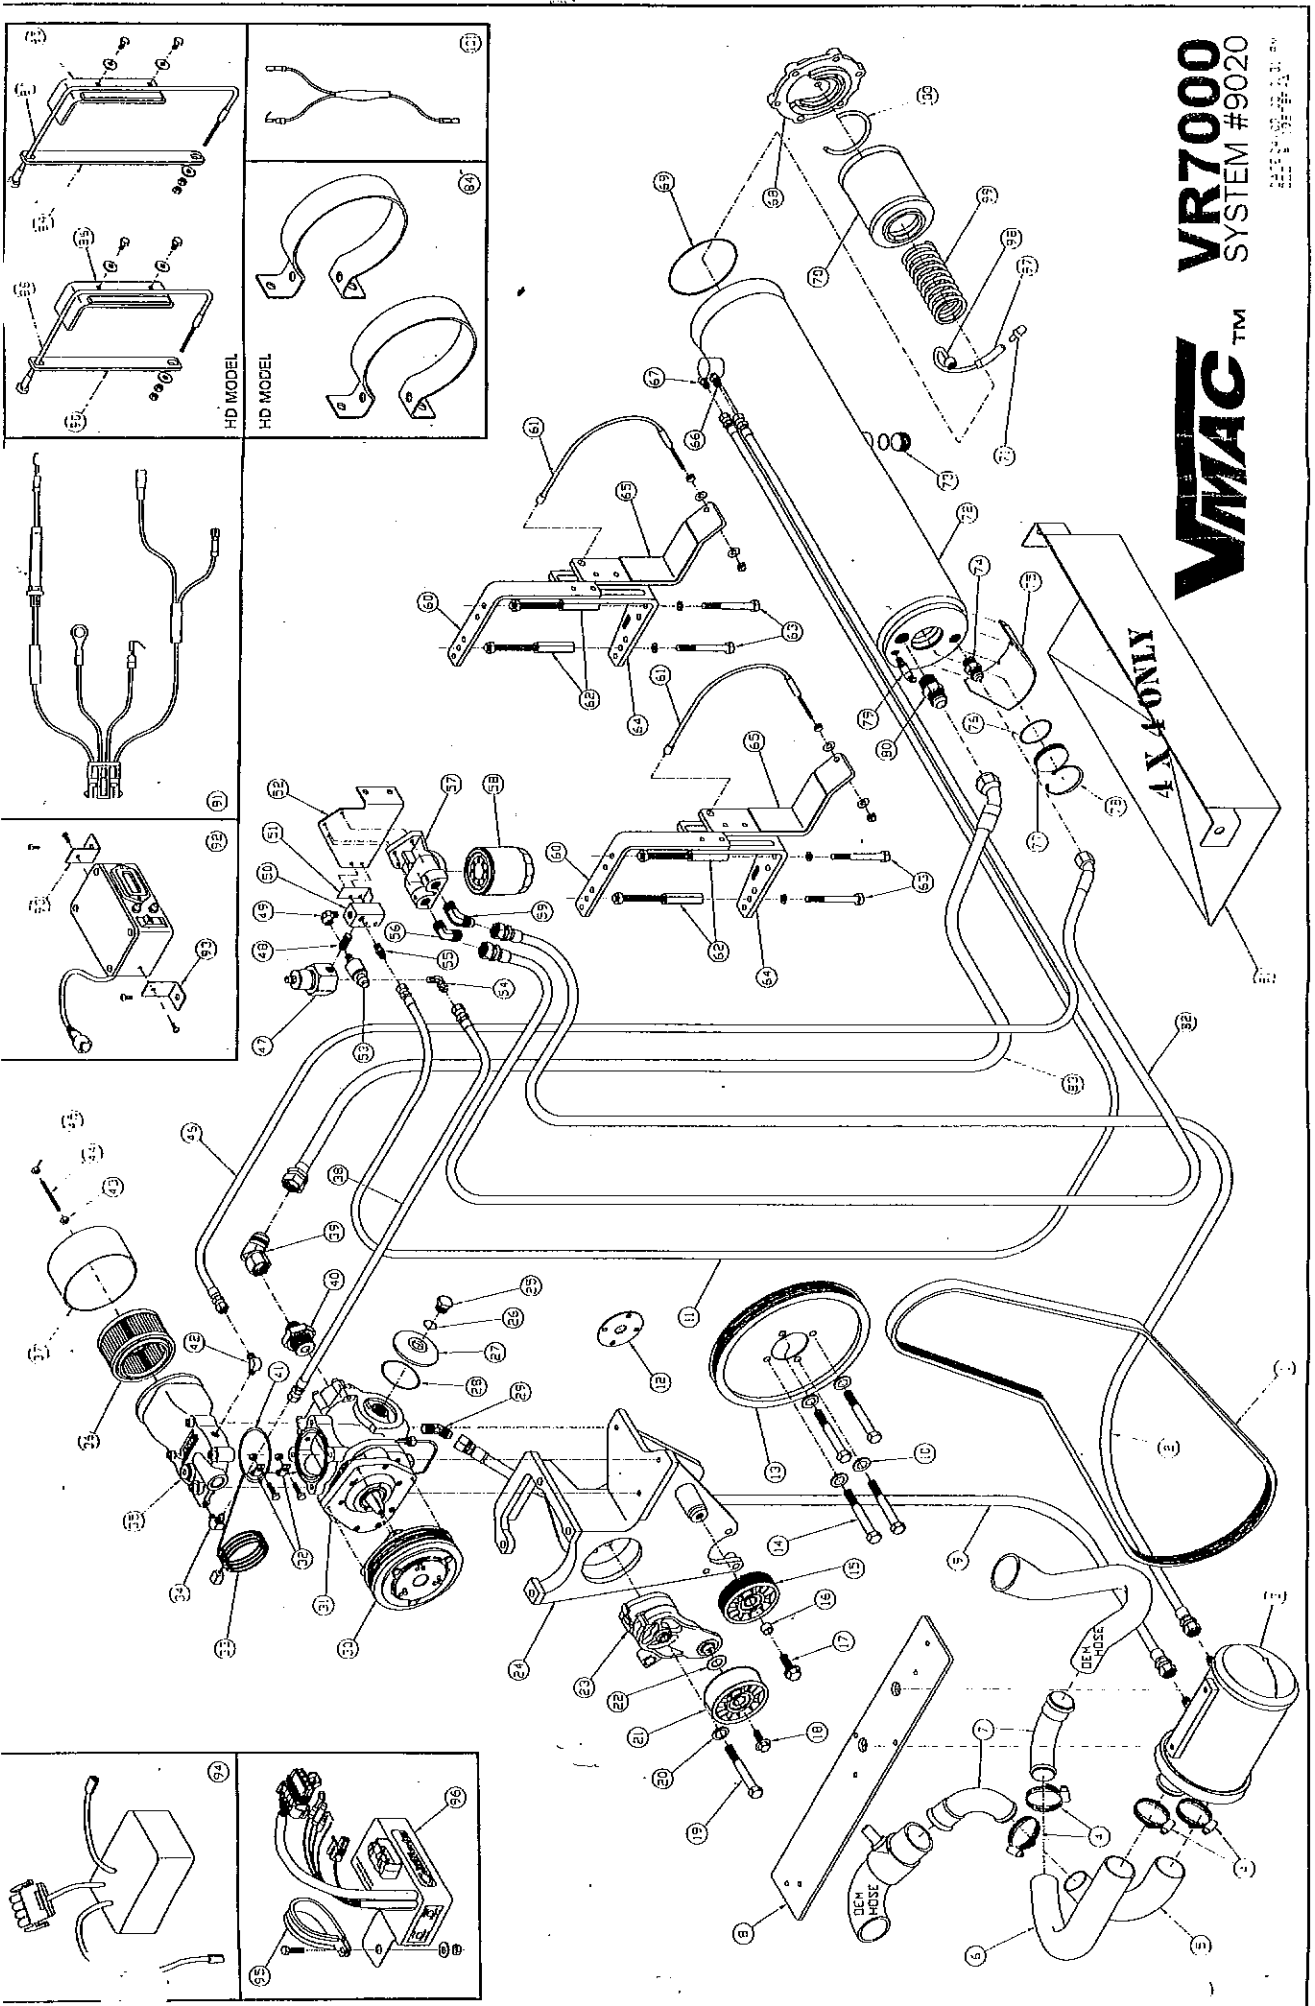

**ILLUSTRATED PARTS LIST FOR SYSTEM 9020 - 1996-2000 GMC CK2500 & CK3500 &
HD3500 6.5 L DIESEL**

ITEM	UNIT	QTY	PART#	DESCRIPTION
81	ea	1	12184	Skid plate bracket
82	ea	1	17258	Hose / 1/2" x 65" long /
83	ea	1	17269	Hose / 3/4" x 46" long /
84	ea	2	22105	Mounting bracket 6" (HD Model only)
85	ea	1	12226	Rear tank strap mount
86	ea	1	12225	Front tank strap mount
87	ea	1	22115	Tank strap cable
88	ea	1	22115	Tank strap cable
89	ea	1	22112	Rear tank strap flat bar
90	ea	1	22111	Front tank strap flat bar
91	ea	1	35391	Interface cable
92	ea	1	35404	Control panel
93	ea	2	12210	Clip
94	ea	1	35412	Switch box
95	ea	1	22083	C-clamp
96	ea	1	5022	Throttle control
97	in	2	17090	1/4 Silicone Hose
98	ea	1	48174	Scavenge Tube /w Nut Assembly
99	ea	1	58068	Compression Spring
100	ea	1	36064	Tank Rear Cap Seal
101	ea	1	35518	Drive disable circuit

VR7000
SYSTEM #9020

VMAC™

SEE PAGE 21, 22, 23, 24